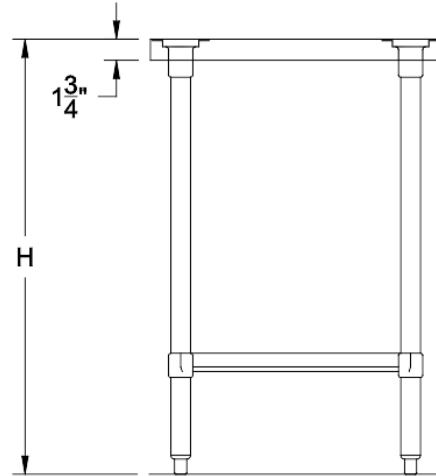

### STANDARD FEATURES

- **Material:** 18 Gauge 400 Series Stainless Steel
- **Backsplash:** None
- **Undershelf:** Galvanized Steel
- **Legs:** 1 5/8" Galvanized Steel
- **Feet:** Polymer Bullet Feet (Adjustable)
- **NSF Certified:** Yes

### OPTIONS

- Casters
- Drawers
- Table Mounted Shelves

**KEWT2424**

| Model           | Product ID | Overall Size |     |     |         |             |
|-----------------|------------|--------------|-----|-----|---------|-------------|
|                 |            | D            | W   | H   | Weight  | Qty Per Box |
| <b>KEWT2424</b> | 946624     | 24"          | 24" | 36" | 38 lbs  | 1           |
| <b>KEWT2430</b> | 946627     | 30"          | 24" | 36" | 42 lbs  | 1           |
| <b>KEWT2436</b> | 946630     | 36"          | 24" | 36" | 48 lbs  | 1           |
| <b>KEWT2448</b> | 946633     | 48"          | 24" | 36" | 60 lbs  | 1           |
| <b>KEWT2460</b> | 946636     | 60"          | 24" | 36" | 70 lbs  | 1           |
| <b>KEWT2472</b> | 946639     | 72"          | 24" | 36" | 80 lbs  | 1           |
| <b>KEWT2496</b> | 946645     | 96"          | 24" | 36" | 108 lbs | 1           |
| <b>KEWT3030</b> | 946648     | 30"          | 30" | 36" | 47 lbs  | 1           |
| <b>KEWT3036</b> | 946651     | 36"          | 30" | 36" | 54 lbs  | 1           |
| <b>KEWT3048</b> | 946654     | 48"          | 30" | 36" | 66 lbs  | 1           |
| <b>KEWT3060</b> | 946657     | 60"          | 30" | 36" | 79 lbs  | 1           |
| <b>KEWT3072</b> | 946660     | 72"          | 30" | 36" | 89 lbs  | 1           |
| <b>KEWT3096</b> | 946666     | 96"          | 30" | 36" | 123 lbs | 1           |