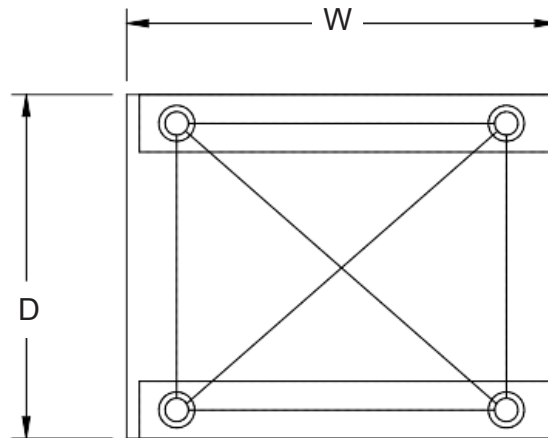

### STANDARD FEATURES

- **Material:** 18 Gauge 400 Series Stainless Steel
- **Backsplash:** None
- **Undershelf:** Galvanized Steel
- **Legs:** 1 5/8" Galvanized Steel
- **Feet:** Polymer Bullet Feet (Adjustable)
- **NSF Certified:** Yes

### OPTIONS

- Casters
- Drawers
- Table Mounted Shelves

**KEWT2424**

| Model           | Product ID | Overall Size |     |     |         |             |
|-----------------|------------|--------------|-----|-----|---------|-------------|
|                 |            | D            | W   | H   | Weight  | Qty Per Box |
| <b>KEWT2424</b> | 946624     | 24"          | 24" | 36" | 38 lbs  | 1           |
| <b>KEWT2430</b> | 946627     | 30"          | 24" | 36" | 42 lbs  | 1           |
| <b>KEWT2436</b> | 946630     | 36"          | 24" | 36" | 48 lbs  | 1           |
| <b>KEWT2448</b> | 946633     | 48"          | 24" | 36" | 60 lbs  | 1           |
| <b>KEWT2460</b> | 946636     | 60"          | 24" | 36" | 70 lbs  | 1           |
| <b>KEWT2472</b> | 946639     | 72"          | 24" | 36" | 80 lbs  | 1           |
| <b>KEWT2496</b> | 946645     | 96"          | 24" | 36" | 108 lbs | 1           |
| <b>KEWT3030</b> | 946648     | 30"          | 30" | 36" | 47 lbs  | 1           |
| <b>KEWT3036</b> | 946651     | 36"          | 30" | 36" | 54 lbs  | 1           |
| <b>KEWT3048</b> | 946654     | 48"          | 30" | 36" | 66 lbs  | 1           |
| <b>KEWT3060</b> | 946657     | 60"          | 30" | 36" | 79 lbs  | 1           |
| <b>KEWT3072</b> | 946660     | 72"          | 30" | 36" | 89 lbs  | 1           |
| <b>KEWT3096</b> | 946666     | 96"          | 30" | 36" | 123 lbs | 1           |