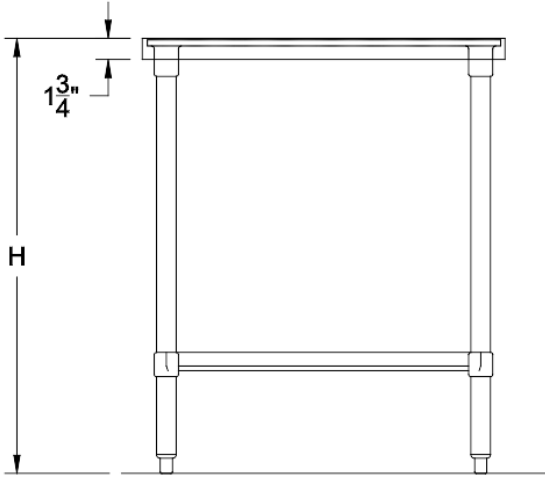

### STANDARD FEATURES

- **Material:** 18 Gauge 400 Series Stainless Steel
- **Backsplash:** None
- **Undershelf:** Galvanized Steel
- **Legs:** 1 5/8" Galvanized Steel
- **Feet:** Polymer Bullet Feet (Adjustable)
- **NSF Certified:** Yes

### OPTIONS

- Casters
- Drawers
- Table Mounted Shelves

**KEWT2424**

| Model           | Product ID | Overall Size |     |     |         |             |
|-----------------|------------|--------------|-----|-----|---------|-------------|
|                 |            | D            | W   | H   | Weight  | Qty Per Box |
| <b>KEWT2424</b> | 946624     | 24"          | 24" | 36" | 38 lbs  | 1           |
| <b>KEWT2430</b> | 946627     | 30"          | 24" | 36" | 42 lbs  | 1           |
| <b>KEWT2436</b> | 946630     | 36"          | 24" | 36" | 48 lbs  | 1           |
| <b>KEWT2448</b> | 946633     | 48"          | 24" | 36" | 60 lbs  | 1           |
| <b>KEWT2460</b> | 946636     | 60"          | 24" | 36" | 70 lbs  | 1           |
| <b>KEWT2472</b> | 946639     | 72"          | 24" | 36" | 80 lbs  | 1           |
| <b>KEWT2496</b> | 946645     | 96"          | 24" | 36" | 108 lbs | 1           |
| <b>KEWT3030</b> | 946648     | 30"          | 30" | 36" | 47 lbs  | 1           |
| <b>KEWT3036</b> | 946651     | 36"          | 30" | 36" | 54 lbs  | 1           |
| <b>KEWT3048</b> | 946654     | 48"          | 30" | 36" | 66 lbs  | 1           |
| <b>KEWT3060</b> | 946657     | 60"          | 30" | 36" | 79 lbs  | 1           |
| <b>KEWT3072</b> | 946660     | 72"          | 30" | 36" | 89 lbs  | 1           |
| <b>KEWT3096</b> | 946666     | 96"          | 30" | 36" | 123 lbs | 1           |